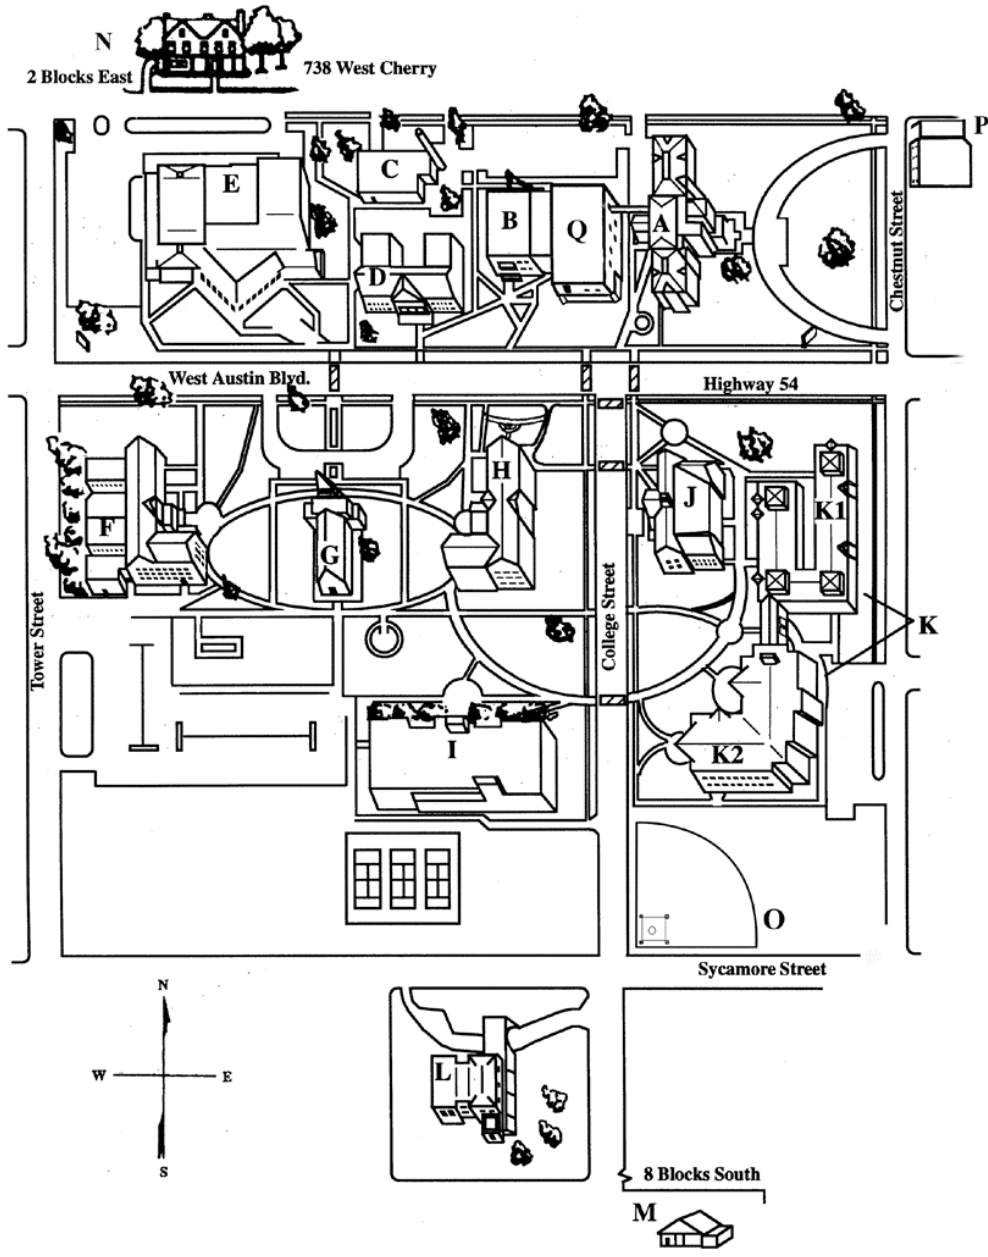

MAP OF COTTEY CAMPUS

- | | |
|--|--|
| A. Main Hall | K. Rubie Burton Academic Center |
| B. Neale Hall | K1. Alumnae Hall |
| C. Maintenance Building | K2. Nelle Horner Grantham Hall |
| D. P.E.O. Hall | L. Helen and George Washburn Center for Women's Leadership (Home of Serenbetz Institute) |
| E. Haidee and Allen Wild Center for the Arts | M. B.I.L. Lodge |
| F. Robertson Hall | N. President's House |
| G. Chapel | O. Vanek Family Memorial Field |
| H. Reeves Hall | P. Cottey House |
| I. Hinkhouse Center
Student Life Offices | Q. Judy and Glenn Rogers Fine Arts Building |
| J. Blanche Skiff Ross Library | |